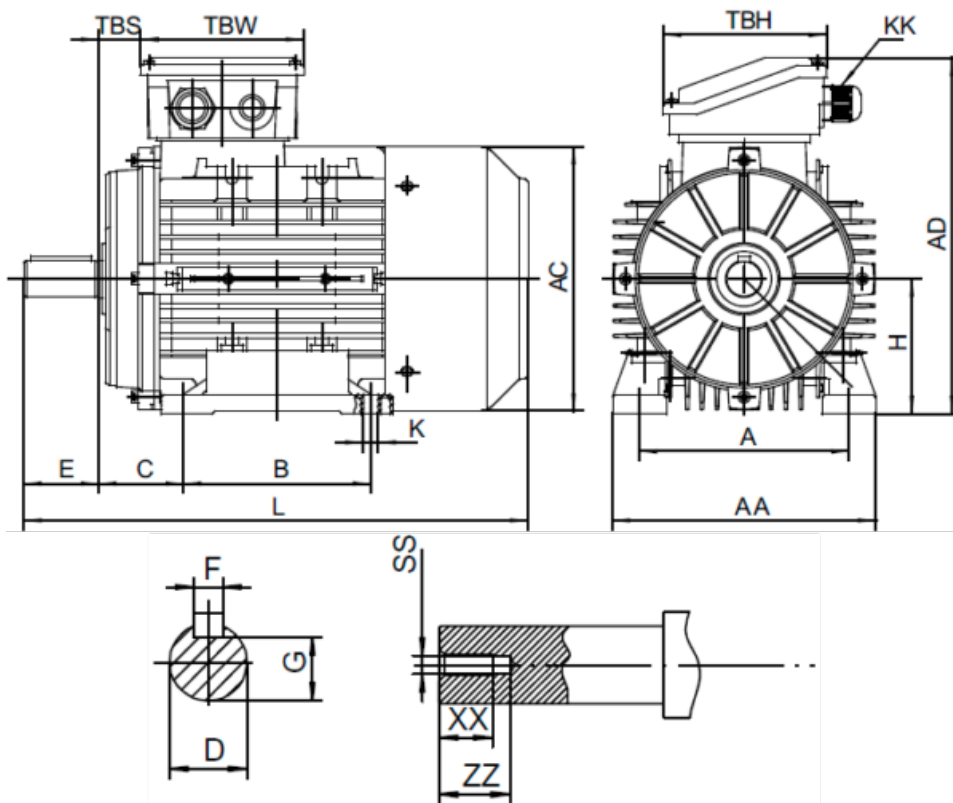

Data Sheet

Article number: 2518001502120140

Description: Kleedrive T3A 803-2 1.5kw 2800 rpm UL/CSA
3x230/400V 50 HZ IP55 B3 Eff=82,7%

Measures

A = 125	F = 6	TBW = 109
AA = 160	G = 15.5	XX = 16
AC = Ø157	H = 80	ZZ = 21
AD = 214	KK = -	
B = 100	L = 277	
C = 50	SS = M6	
D = Ø19	TBH = 109	
E = 40	TBS = 26.5	